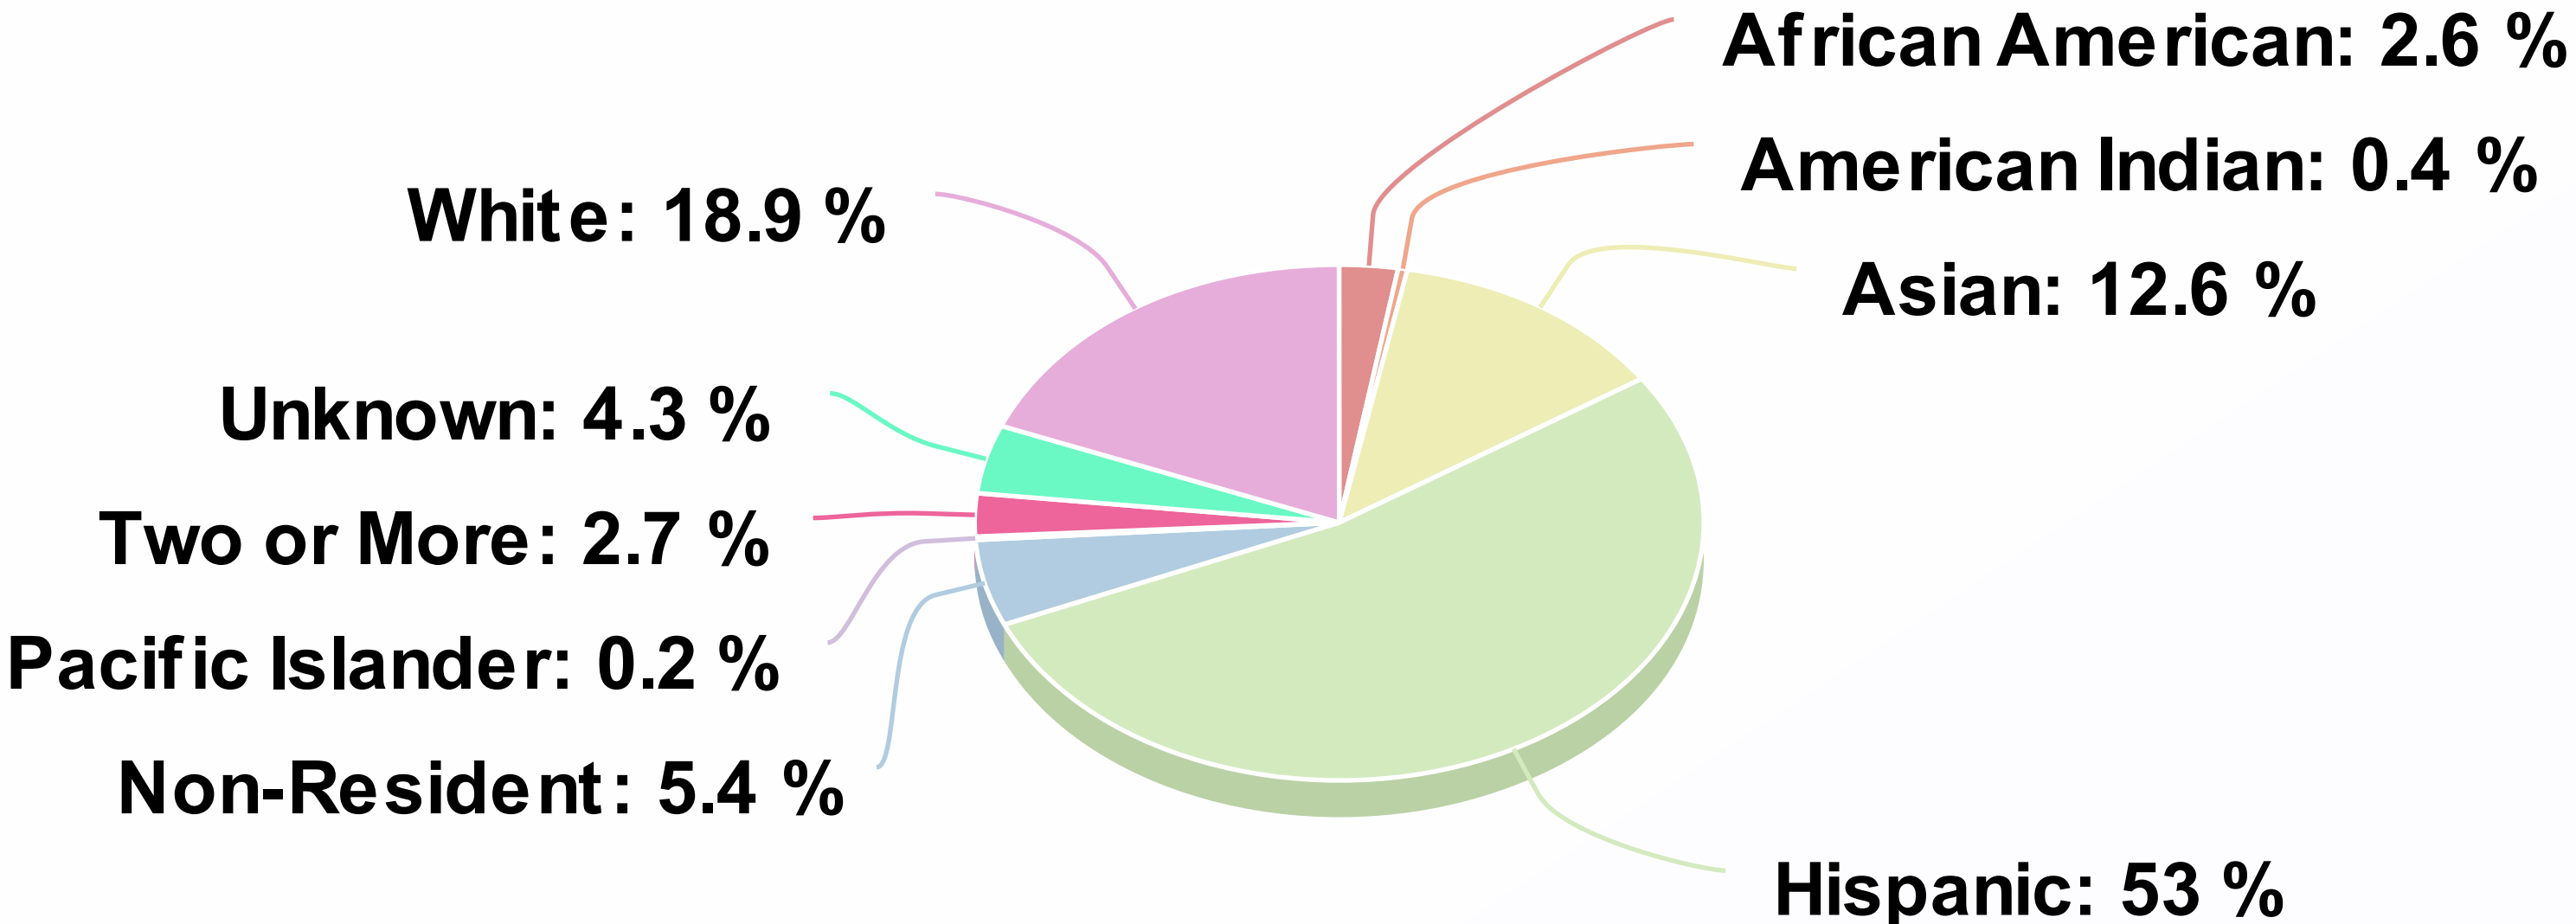

Fresno State Demographics

Office of Institutional Effectiveness

- African American
- American Indian
- Asian
- Hispanic
- Non-Resident
- Pacific Islander
- Two or More
- Unknown
- White